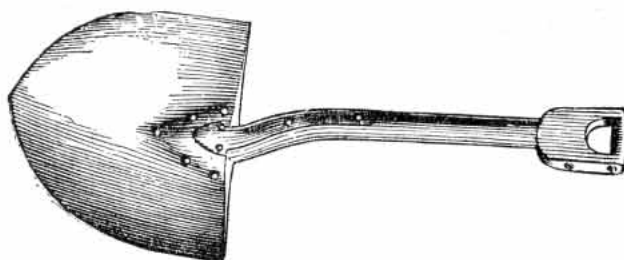

Shovels

D Handle, Moulders'

"Jones," full polished solid steel blade, patent plain back, selected split D ash handle, weight per dozen 60 lbs. - per doz. \$19.50

D Handle, Square Point, Firing

No. 64.—"Lowman Pattern," black finish, cast steel blade, hollow back, size 11½ x 15½ inches, weight per dozen 70 lbs. per doz. \$16.00

T Handle, Square Point, Firing

No. 90.—"Lowman Pattern," hollow back, solid cast steel blade, black finish, size 11½ x 14½ inches, weight per dozen 80 lbs., per doz. \$21.00

D Handle, Round Point, Coal Mining

No. 247.—"Griffith's" cast steel blade, black strap, black finish, weight per dozen 80 lbs. - - - - per doz. \$18.00

D Handle, Square Point, Coal Mining

"Black Cat," Hollow Back, Blade and Socket Forged From One Piece.

No. 50.—Size Nos.	-	1	2
Length of blade, inches	-	13½	14½
Width of blade, inches	-	13	14
Weight per dozen, lbs.	-	75	80
Per dozen	-	\$12.00	12 50

All of above half dozen in a bundle.